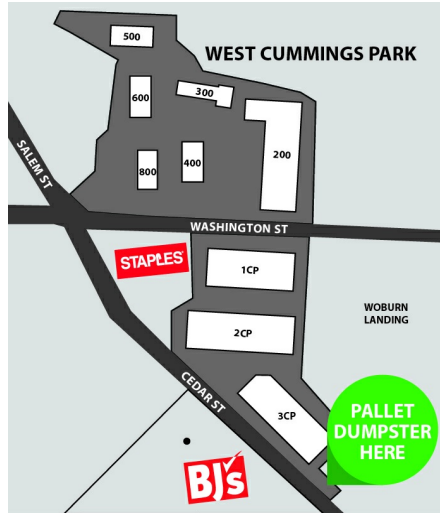

OSSIO recently introduced the OSSIOfiber Trimmable Fixation Nail System, an adaptable bio-integrative implant that leaves no permanent hardware behind. These trimmable surgical nails reportedly rival the performance of metal compression screws, combining the necessary strength for bone fixation with the ability to provide rapid bone in-growth, regeneration, and replacement without adverse inflammation. [Learn more.](#)

Skewer's Wood Grill has moved to 150-F New Boston Street, Woburn and is now open for takeout, delivery, and catering. The Greek restaurant, a former 20-year Tewksbury staple, offers Mediterranean classics as well as a variety of burgers and sandwiches. Orders can be placed Monday through Friday

through its [website](#) and [DoorDash](#).

New Improper Trash Disposal Fee

Clients leaving oversized or inappropriate waste on loading docks or in dumpsters will be billed on a time and materials basis, with a minimum fee of $350. Please keep the loading docks clear **at all times.**

As a reminder, clients are responsible for the disposal of all office furniture, pallets, shipping crates, and other large items. You are welcome to make use of the dumpster behind 3 Cummings Park, Woburn for free wood pallet and packing crate disposal.

Additionally, hazardous materials such as chemicals, medical waste, and automotive batteries should not be discarded in dumpsters.

Thank you for your cooperation.

Cummings Buildings Power Charities